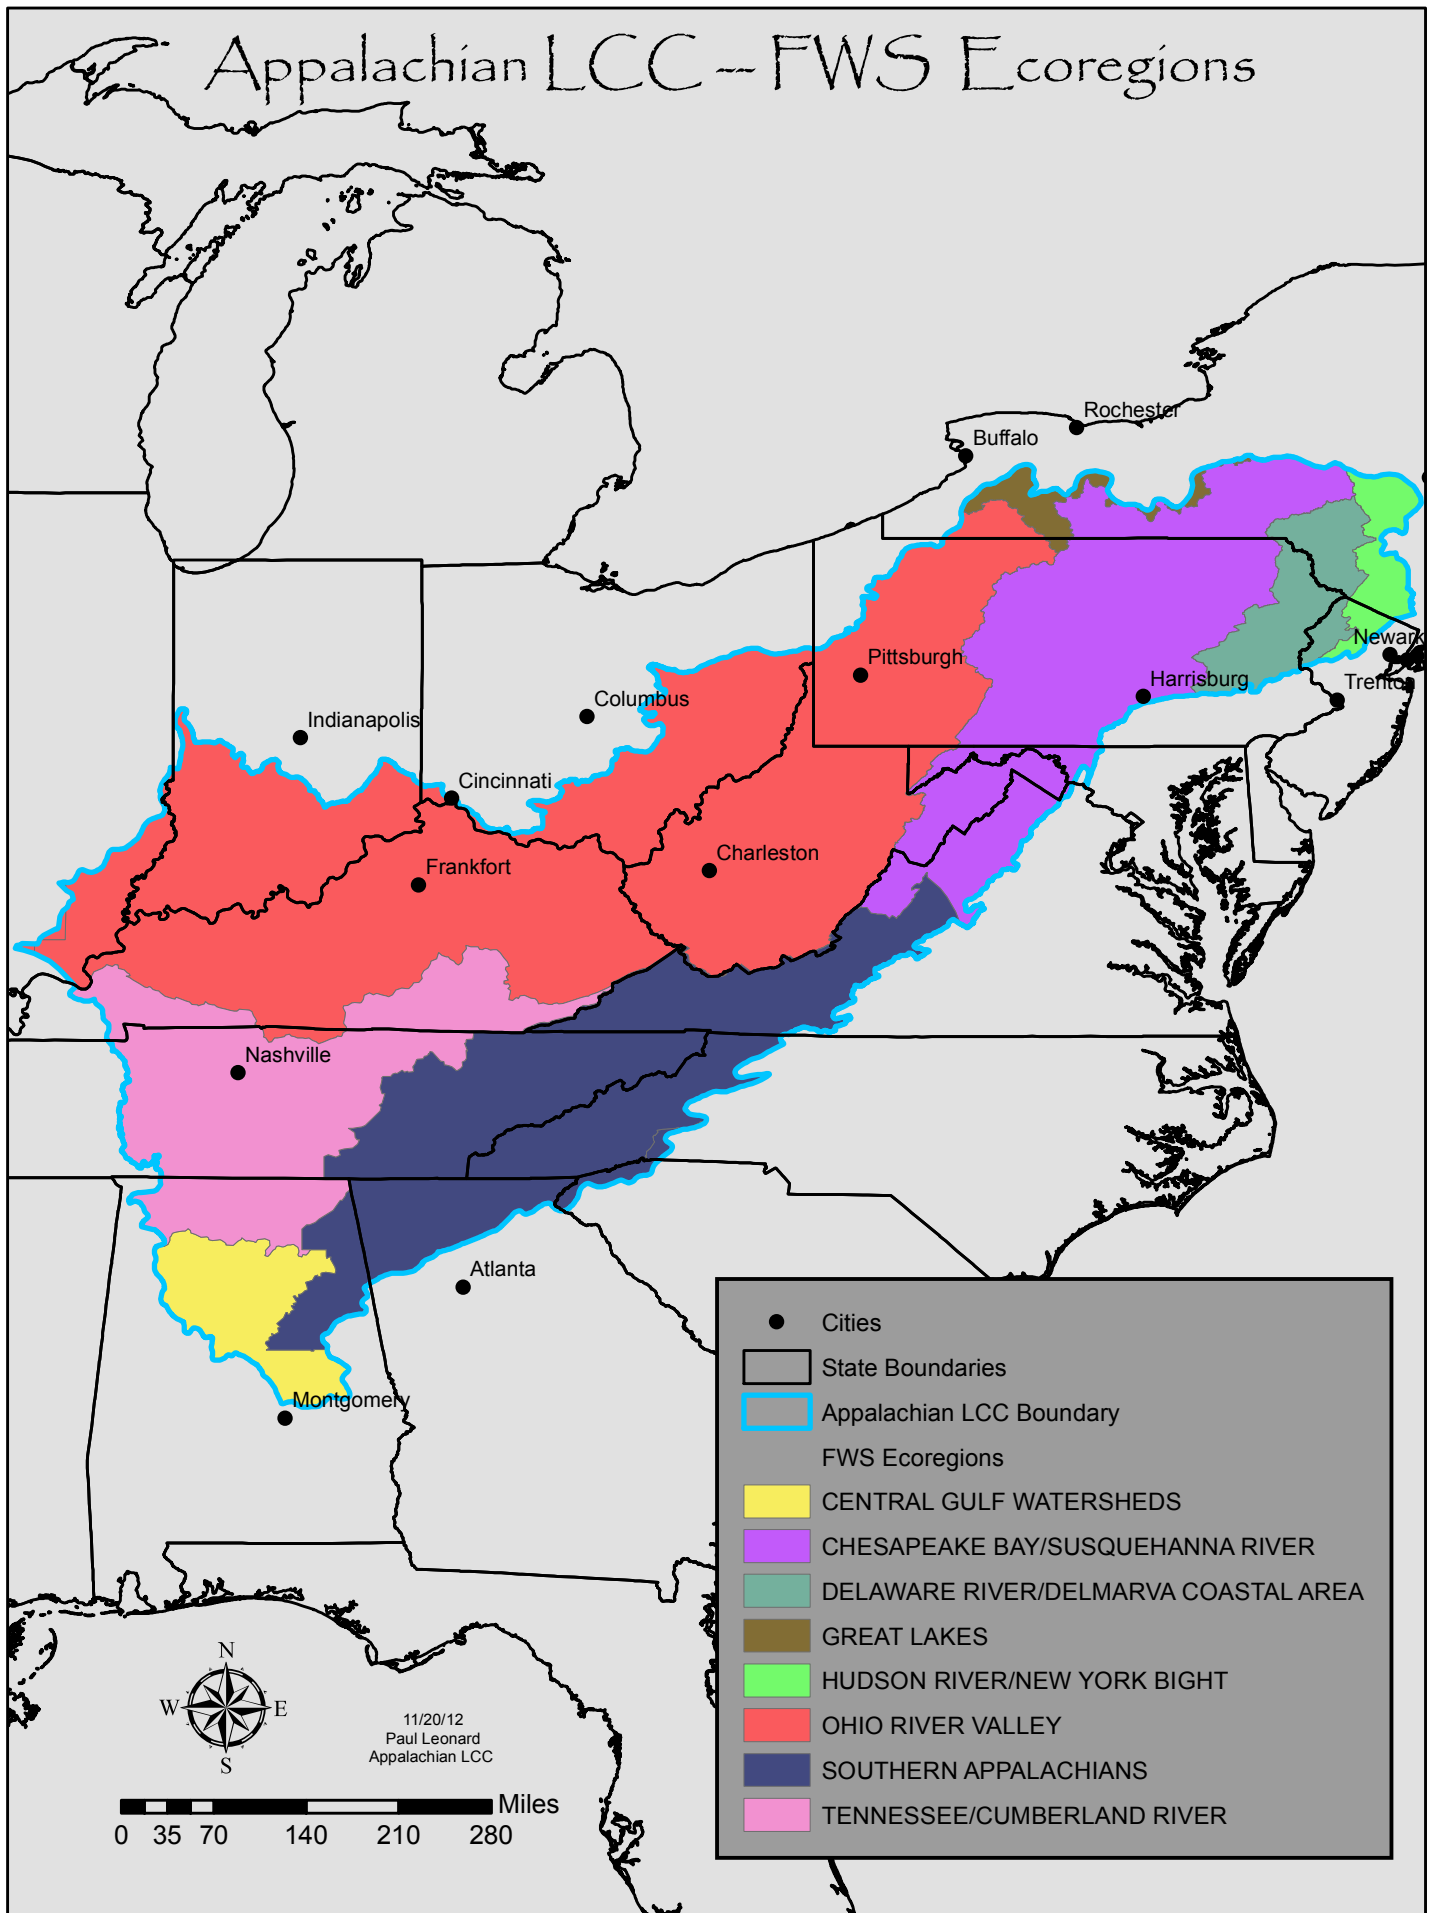

# Appalachian LCC - FWS Ecoregions

- Cities
- ▭ State Boundaries
- ▭ Appalachian LCC Boundary
- FWS Ecoregions
- CENTRAL GULF WATERSHEDS
- CHESAPEAKE BAY/SUSQUEHANNA RIVER
- DELAWARE RIVER/DELMARVA COASTAL AREA
- GREAT LAKES
- HUDSON RIVER/NEW YORK BIGHT
- OHIO RIVER VALLEY
- SOUTHERN APPALACHIANS
- TENNESSEE/CUMBERLAND RIVER

11/20/12  
Paul Leonard  
Appalachian LCC

0 35 70 140 210 280 Miles