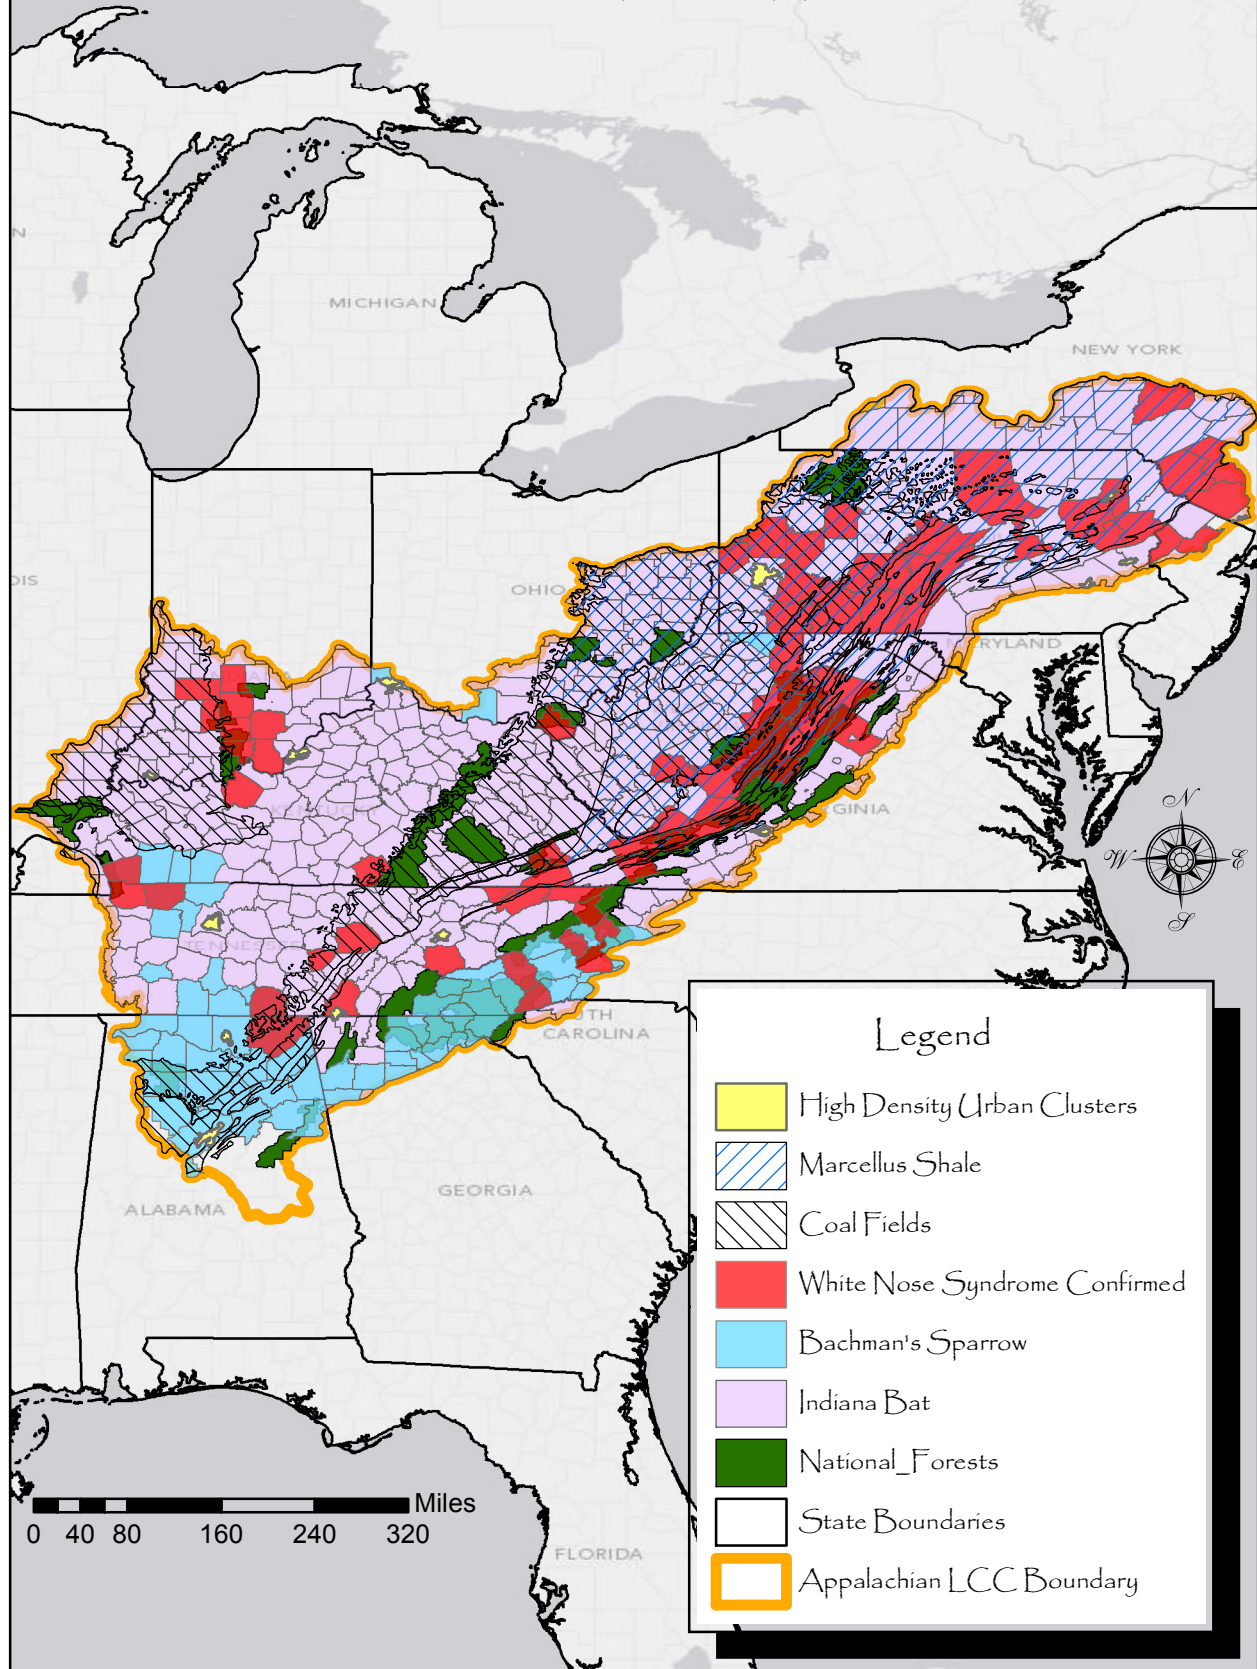

Terrestrial Landscape - Appalachian LCC

Legend

- High Density Urban Clusters
- Marcellus Shale
- Coal Fields
- White Nose Syndrome Confirmed
- Bachman's Sparrow
- Indiana Bat
- National Forests
- State Boundaries
- Appalachian LCC Boundary